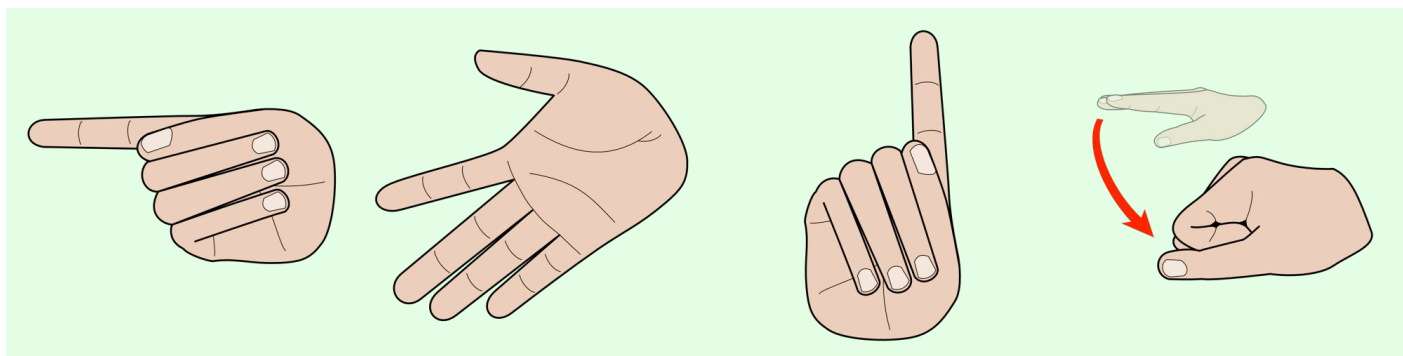

T'vir	תביר	Merkha	מרכא	Pazer	פזר	Munakh	מונח