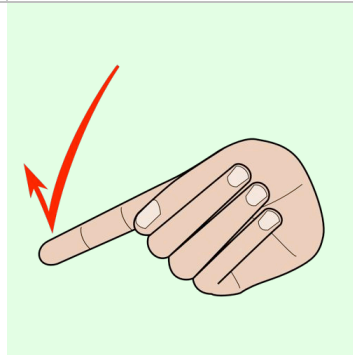

Yitiv	יתיב

Find more trope education materials at <http://LearnTrope.com>